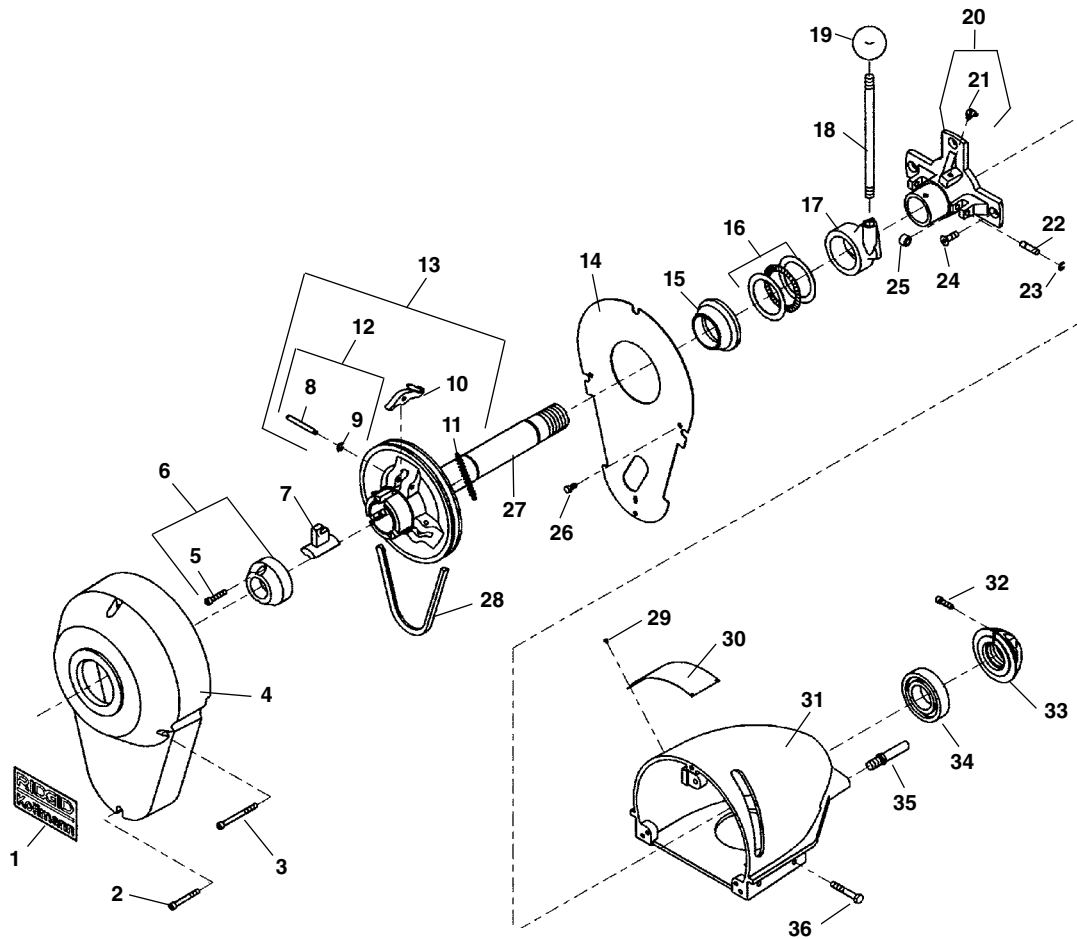

Main Components

**K-75A
K-75B
K-1500A
K-1500B
K-1500ASP
K-1500BSP**

**NOTE: Order parts by Catalog Number Only.
DO NOT order by Reference Number.**

Ref. No.	Catalog No.	Description	Ref. No.	Catalog No.	Description
1	23657	Label (K-75)	18	59575	Clutch Handle
	24097	Label (K-1500)	19	59585	Clutch Knob
2	44510	Screw	20	23552	Main Bearing
3	23652	Screw (3)	21	89815	Grease Fittings
4	23547	Front Guard	22	23592	Pin (2)
5	84425	Screw (2)	23	34175	Retaining Ring (2)
6	59500	Nose Piece (Incl. Ref. #5)	24	68875	Screw (3)
7	59330	Jaw Assembly (K-75) 5/8" Cable	25	61015	Roller (2)
	59325	Jaw Assembly (K-75/K-1500) 7/8" Cable	26	60265	Screw (2)
	59320	Jaw Assembly (K-1500) 1 1/4" Cable	27	23562	Pulley & Shaft Assembly
8	90105	Pin (3)	28	23577	V-Belt
9	78780	Retaining Ring	29	76730	Screw (6)
10	59530	Rocker Arm Set	30	23632	Warning Label
11	60155	Spring (3)		45282	Warning Label (SP Models Only)
12	60150	Rocker Arm Pin	31	23542	Body
13	60145	Rocker Arm Kit	32	60910	Screw
14	23567	Inside Guard	33	60935	Lock & Adj. Nut (Incl. #2)
15	23572	Clutch Cone	34	60930	Ball Bearing
16	23677	Thrust Bearing Assembly	35	59580	Guide Hose Pin (2)
17	23557	Clutch Casting	36	43757	Screw (4)