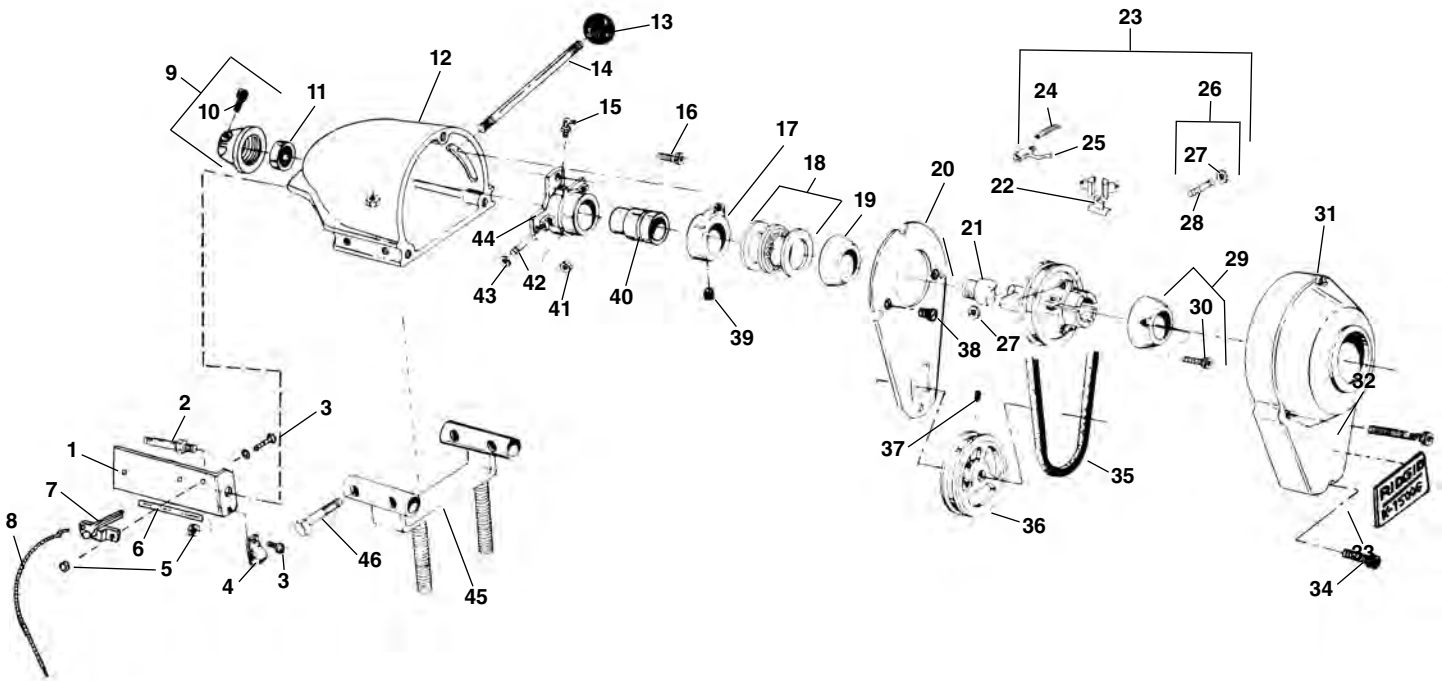

Main Drive and Body Components

**NOTE: Order parts by Catalog Number only.
DO NOT order by Reference Number.**

Ref. No.	Catalog No.	Description	Ref. No.	Catalog No.	Description
1	43692	Splash Guard	26	60150	Rocker Arm Pin w/Clip (3)
2	59580	Guide Hose Pin (2)	27	78780	E-3562 Retaining Ring (3)
3	87975	R.H. Screw 10-24 x 5/8" (4)	28	90105	Pin (3)
4	43697	Cable Clamp (2)	29	59500	Nose Piece
5	87970	Nut 10 - 24 (4)	30	84425	Screw (2)
6	59282	Engine Throttle Decal	31	23547	Front Guard
7	58937	Lever Assy. - Throttle Control	32	23652	Soc. Hd. Screw 1/4" x 2 3/4" (3)
8	58942	Throttle Cable	33	43717	Label
9	60935	Lock and Adj. Nut (Incl. #7)	34	44510	Soc. Hd. Screw 1/4" - 20 x 2"
10	60910	Soc. Hd. Screw 1/4" - 20 x 5/8"	35	43722	V-Belt - Cable
11	60930	Ball Bearing	36	43727	Pulley - Cable
12	43702	Body		91002	Pulley - (Tecumseh Transmission)
13	59585	Knob	37	60025	Set Screw (2)
14	59575	Clutch Handle	38	60265	Hex Screw 1/4" - 20 x 1/2" (2)
15	89815	Grease Fitting	39	93560	Pan Screw 1/4" - 20 x 5/8"
16	68875	F.H. Screw 7/16" - 18 x 1" (3)	40	84435	Bronze Bushing
17	23557	Clutch Casting	41	61015	Roller (2)
18	23677	Thrust Bearing Assembly	42	23592	Pin (2)
19	23572	Clutch Cone	43	34175	Retaining Ring (2)
20	43712	Inside Guard	44	45247	Main Bearing with Bronze Bushing
21	23562	Pulley and Shaft Assembly	45	43762	Mounting Bracket
22	59325	7/8" Jaw Assembly		91022	Mounting Bracket (Tecumseh Transmission)
	59320	1 1/4" Jaw Assembly	46	43757	Hex Head Screw (4)
23	60145	Rocker Arm Kit			
24	60155	Spring (3)			
25	59530	Rocker Arm Set